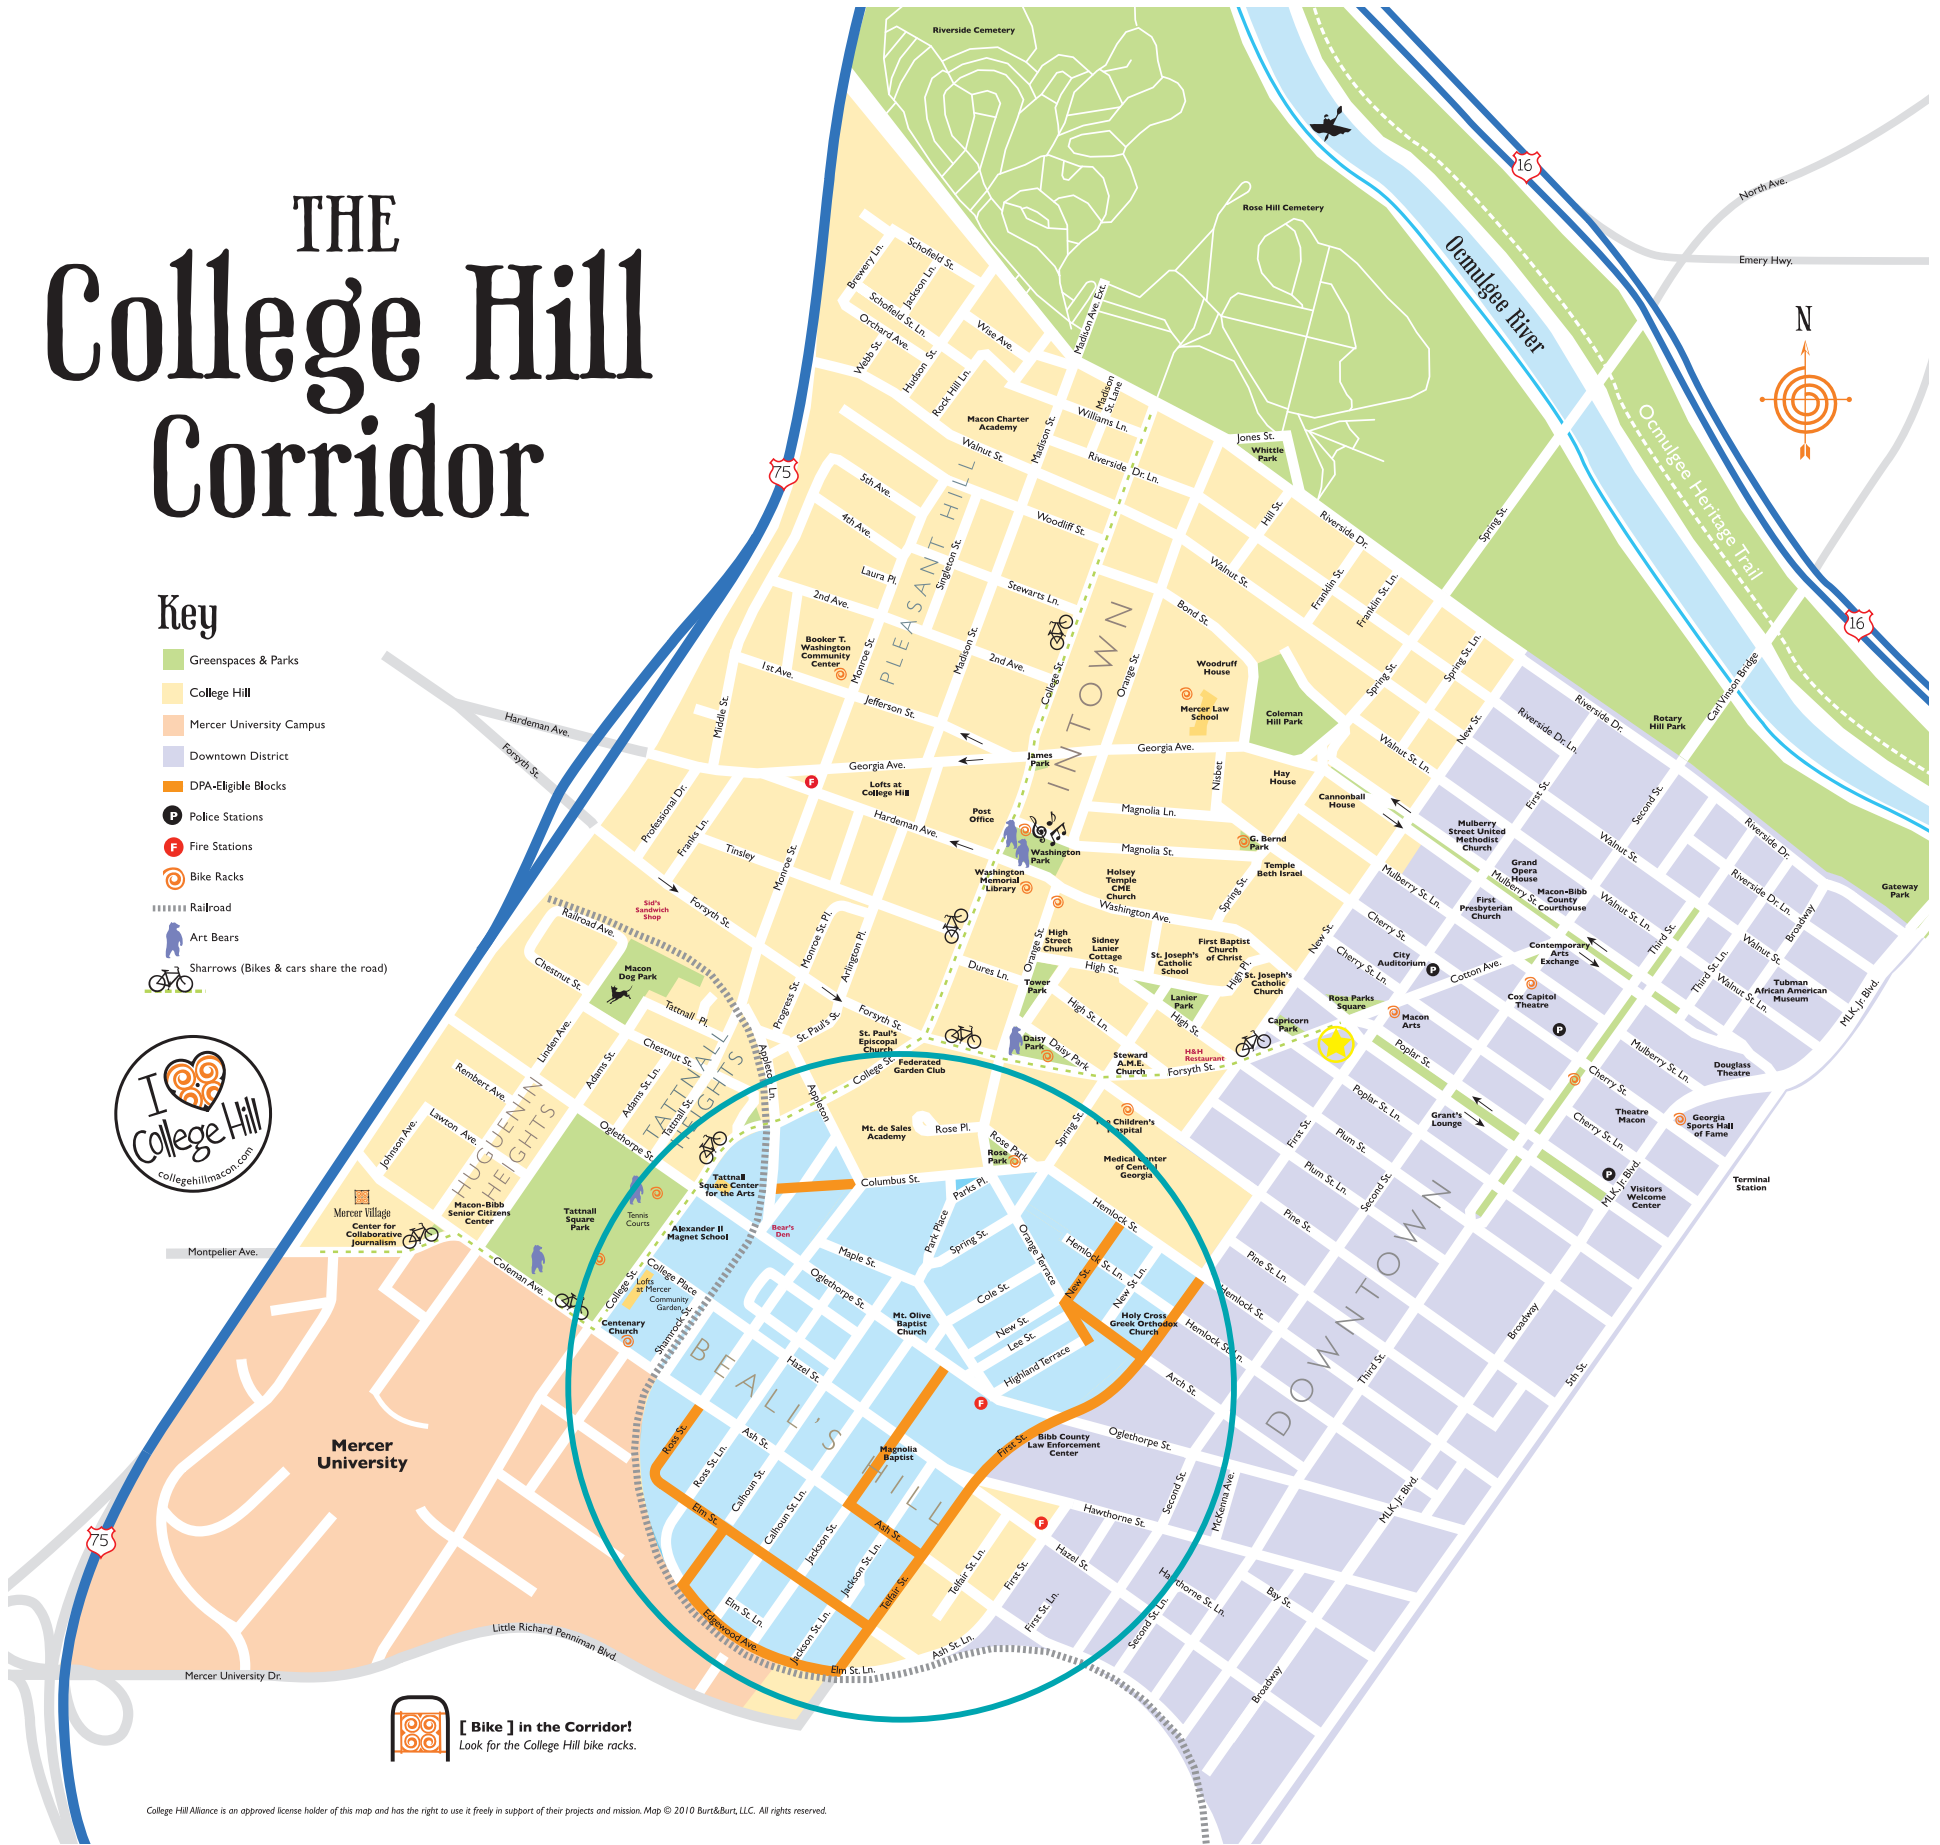

THE College Hill Corridor

Key

- Greenspaces & Parks
- College Hill
- Mercer University Campus
- Downtown District
- DPA-Eligible Blocks
- Police Stations
- Fire Stations
- Bike Racks
- Railroad
- Art Bears
- Sharrows (Bikes & cars share the road)

[Bike] in the Corridor!
Look for the College Hill bike racks.